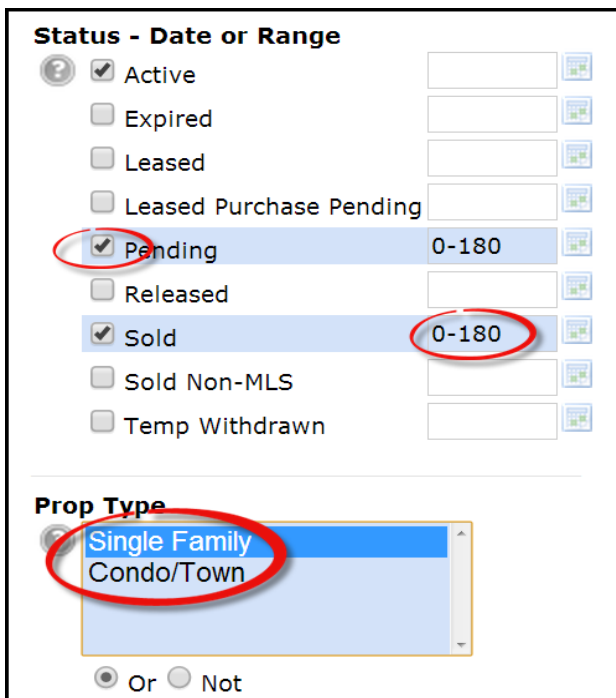

# Quick Tip with Matrix – Creating a Quick Search

1. Choose the Search Tab from the Main Menu Bar
2. Select SF/CND
3. Choose Quick

Other search options include:

- Multi-Family
- Lots/Land
- Rental
- Agent Roster
- Office roster

4. Select your Search Criteria.

- Choose Status
- Condo/Town
- Choose County
- See number of results

# Quick Tip with Matrix – Creating a Quick Search

5. If you have a question click on the ? for a description of the feature.

6. Select the appropriate search options.

- Click on Status
- Put in Date Range
- Choose Calendar Icon
- Choose single Family or Condo/Townhome