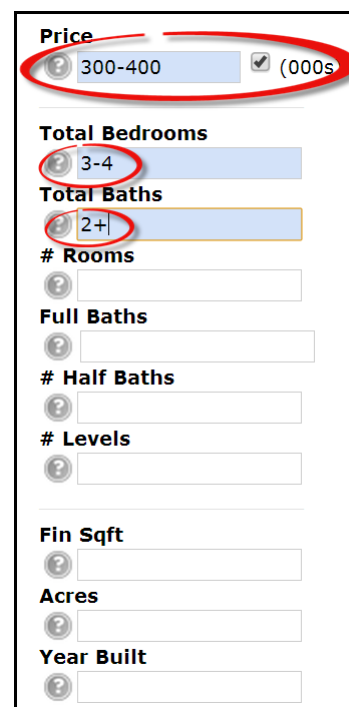

# Quick Tip with Matrix – Creating a Quick Search

5. If you have a question click on the ? for a description of the feature.

6. Select the appropriate search options.

- Click on Status
- Put in Date Range
- Choose Calendar Icon
- Choose single Family or Condo/Townhome

7. Choose your Price and Room Options

- Price in 100s unless you uncheck (000s)
- Room either a range or +/-
- Don't forget the ? when you have questions