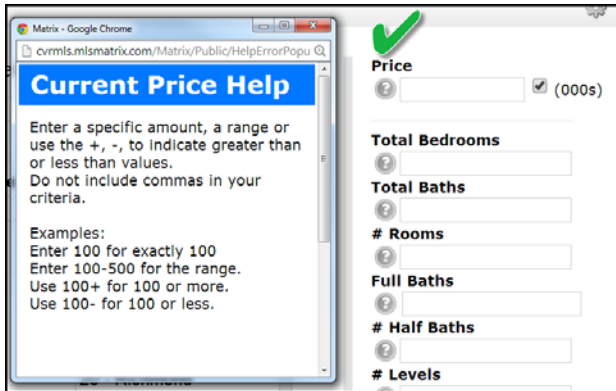

Quick Tip with Matrix – Creating a Quick Search

5. If you have a question click on the ? for a description of the feature.