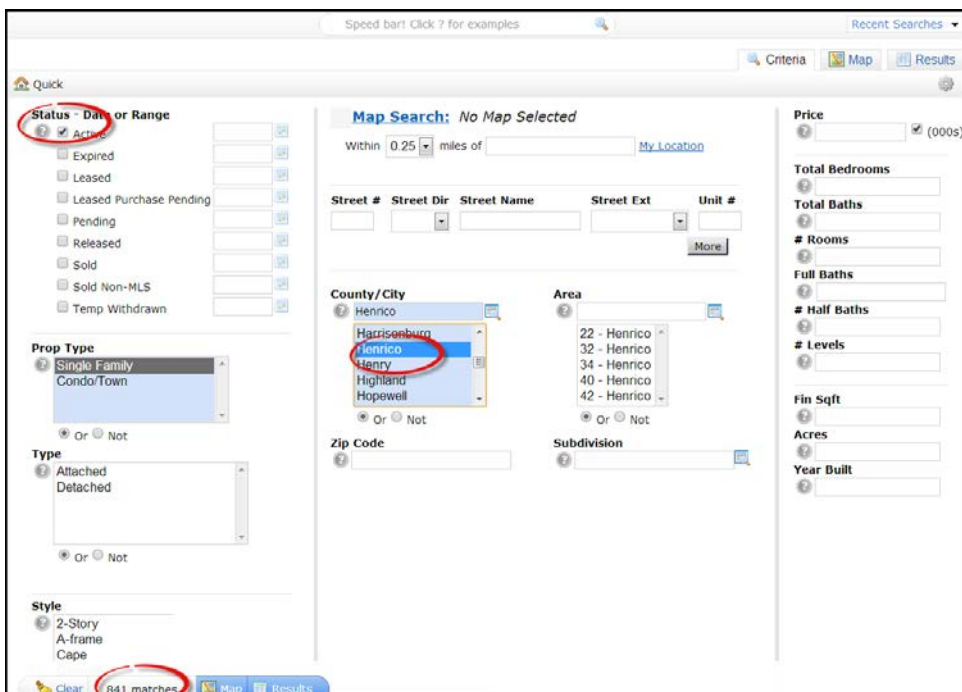

# Quick Tip with Matrix – Creating a Quick Search

1. Choose the Search Tab from the Main Menu Bar
2. Select SF/CND
3. Choose Quick

Other search options include:

- Multi-Family
- Lots/Land
- Rental
- Agent Roster
- Office roster

4. Select your Search Criteria.

- Choose Status
- Condo/Town
- Choose County
- See number of results

# Quick Tip with Matrix – Creating a Quick Search

5. If you have a question click on the ? for a description of the feature.

6. Select the appropriate search options.

- Click on Status
- Put in Date Range
- Choose Calendar Icon
- Choose single Family or Condo/Townhome