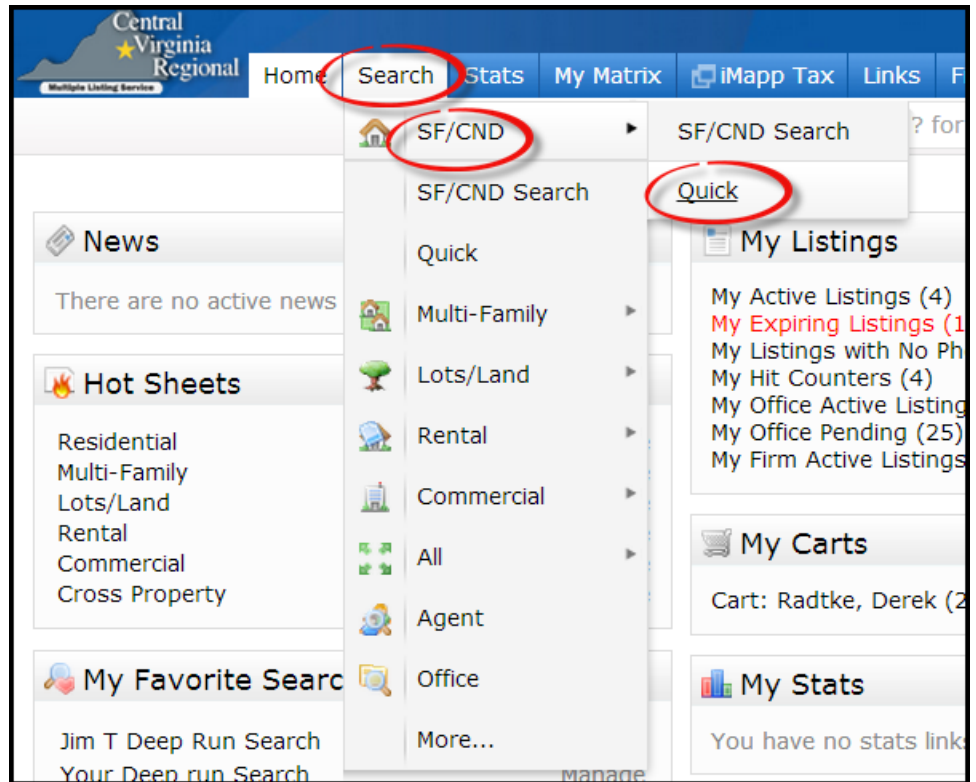

# Quick Tip with Matrix – Creating a Quick Search

1. Choose the Search Tab from the Main Menu Bar
2. Select SF/CND
3. Choose Quick

Other search options include:

- Multi-Family
- Lots/Land
- Rental
- Agent Roster
- Office roster

4. Select your Search Criteria.

- Choose Status
- Condo/Town
- Choose County
- See number of results

# Quick Tip with Matrix – Creating a Quick Search

5. If you have a question click on the ? for a description of the feature.

6. Select the appropriate search options.

- Click on Status
- Put in Date Range
- Choose Calendar Icon
- Choose single Family or Condo/Townhome

## Quick Tip with Matrix – Creating a Quick Search

8. Your search results will come back in a line by line format. Anything underlined will link you to more information. There also are quick navigation icons to link you to the property history, tax records, RBI stats, and even creating an ad in the Richmond Times Dispatch.